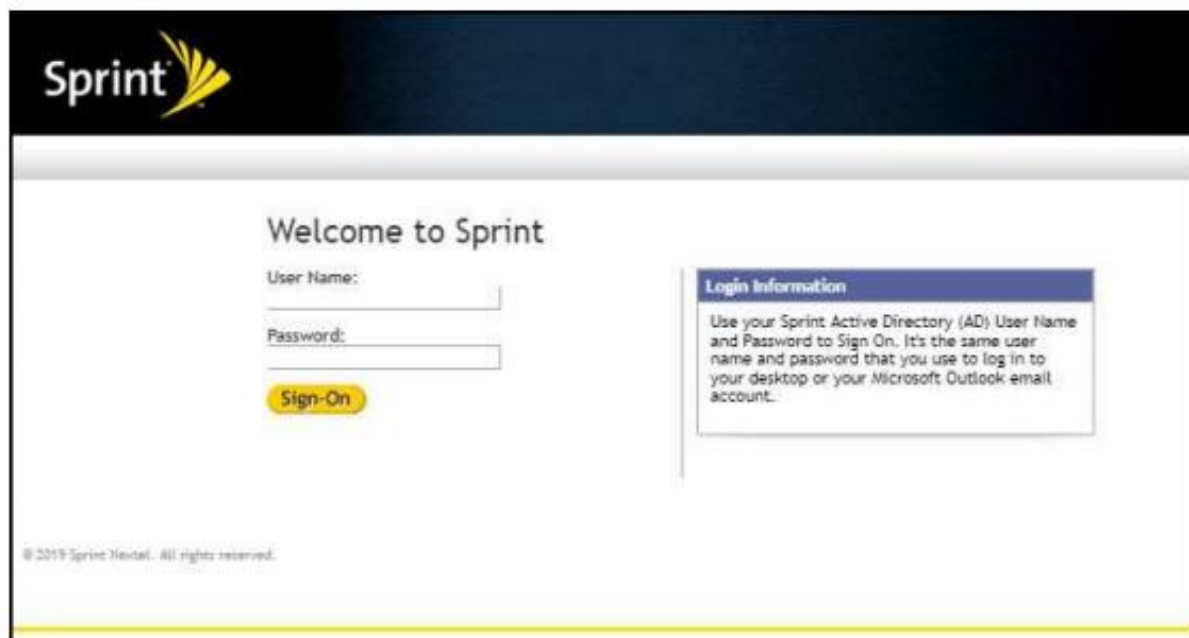

# Accessing/Logging In To Sprint LearningX (SLX)

You access content from numerous locations such as i-Connect, SharePoint, Playbooks, email, etc.

Launch the SLX here:

<https://lms.sprint.com/main/static/learningX/>