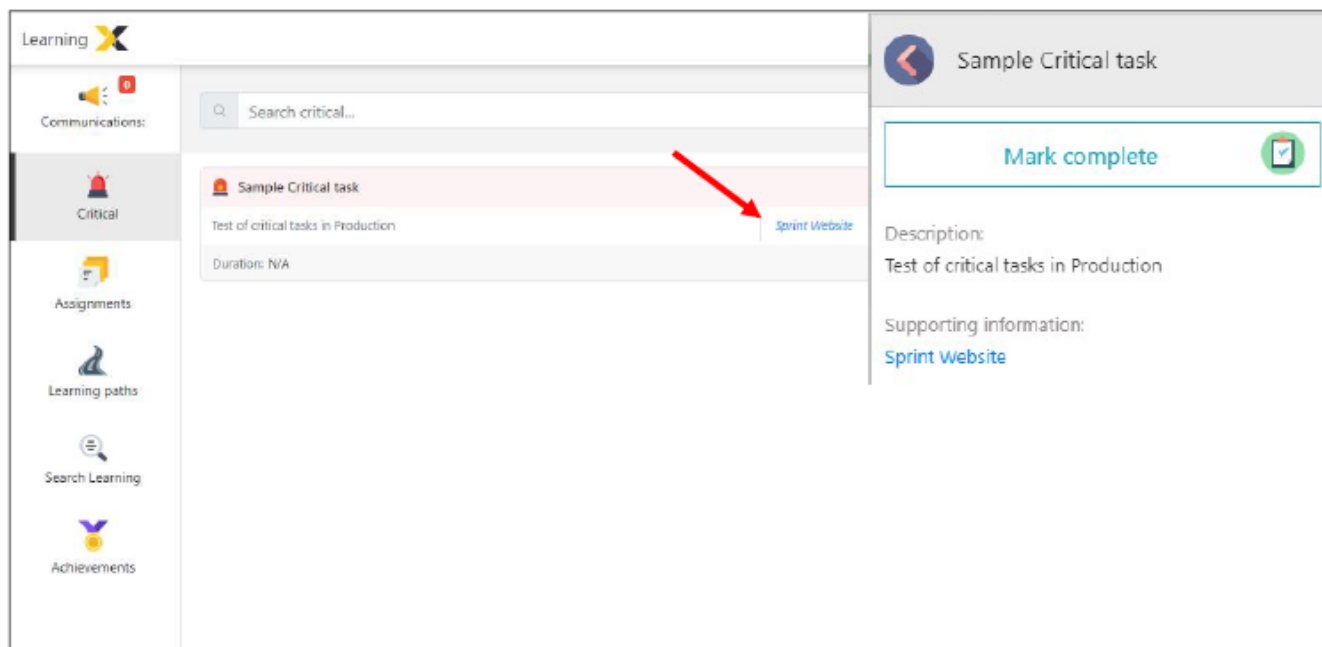

Sprint LearningX (SLX) Critical Assignments

Critical assignments automatically displays and must be completed before you can navigate to other tabs.

Click on the arrow to open the task to be completed.

The user can toggle between Show Current and Show Completed in the upper right corner.

Sprint LearningX (SLX) Critical Assignments

Hot links are provided for quick access to various websites and attachments.

You can mark critical tasks Complete by clicking Mark complete.