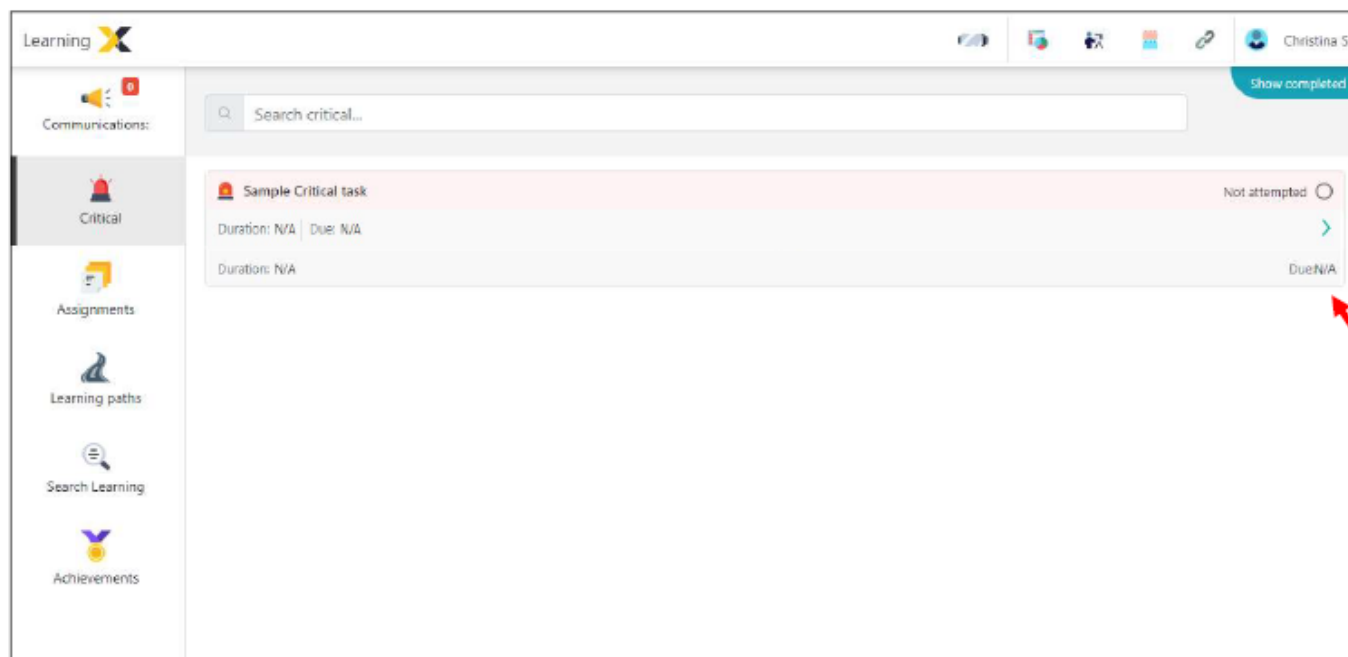

Sprint LearningX (SLX) Critical Assignments

Critical assignments automatically displays and must be completed before you can navigate to other tabs.

Click on the arrow to open the task to be completed.

The user can toggle between Show Current and Show Completed in the upper right corner.

Sprint LearningX (SLX) Critical Assignments

Hot links are provided for quick access to various websites and attachments.

You can mark critical tasks Complete by clicking Mark complete.