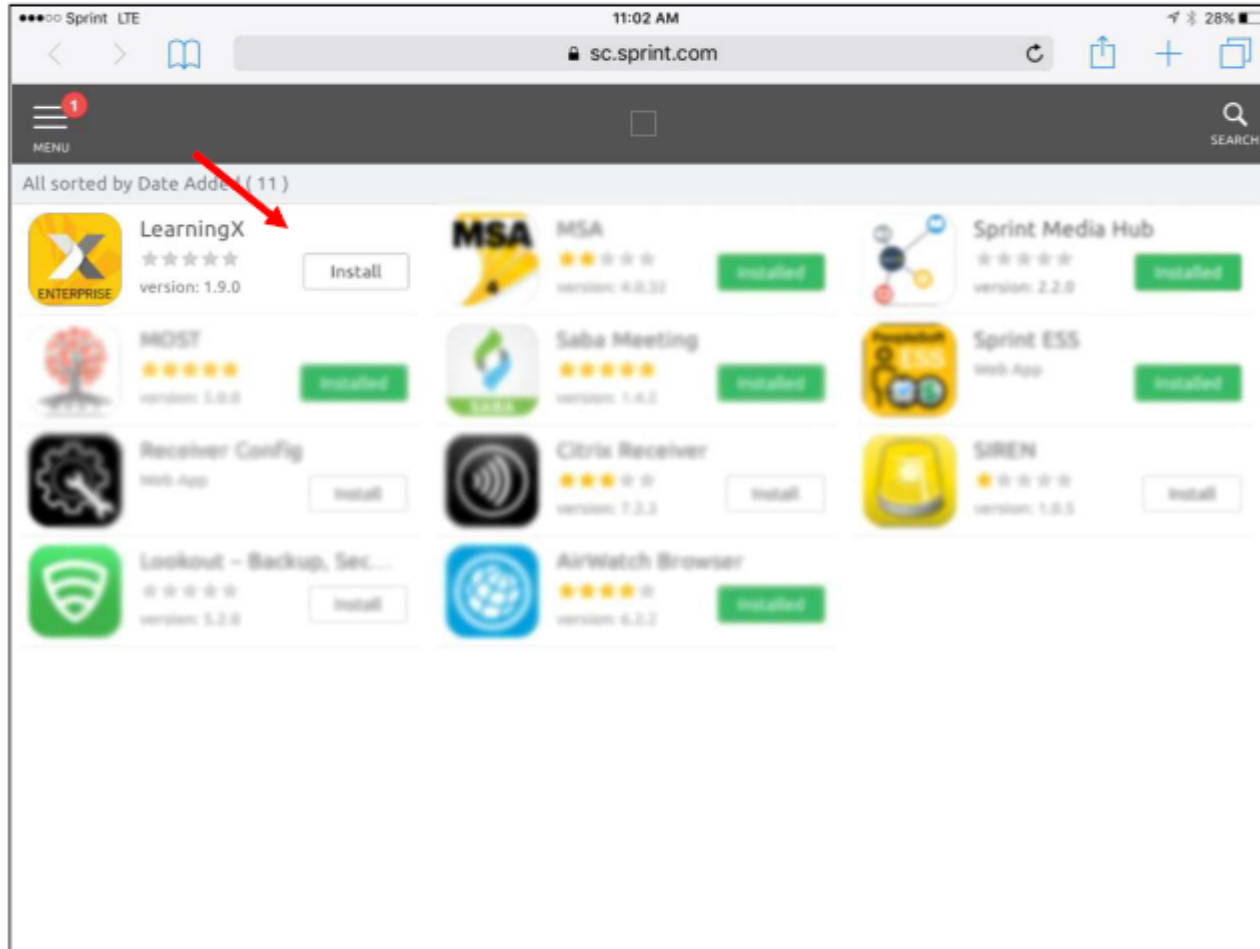

Downloading Sprint LearningX (SLX)

If the Sprint LearningX icon is not on your iPad home screen, launch the SC App Store.

Tap Install next to the Enterprise LearningX icon.

Sprint LearningX will begin to download to your iPad home screen.