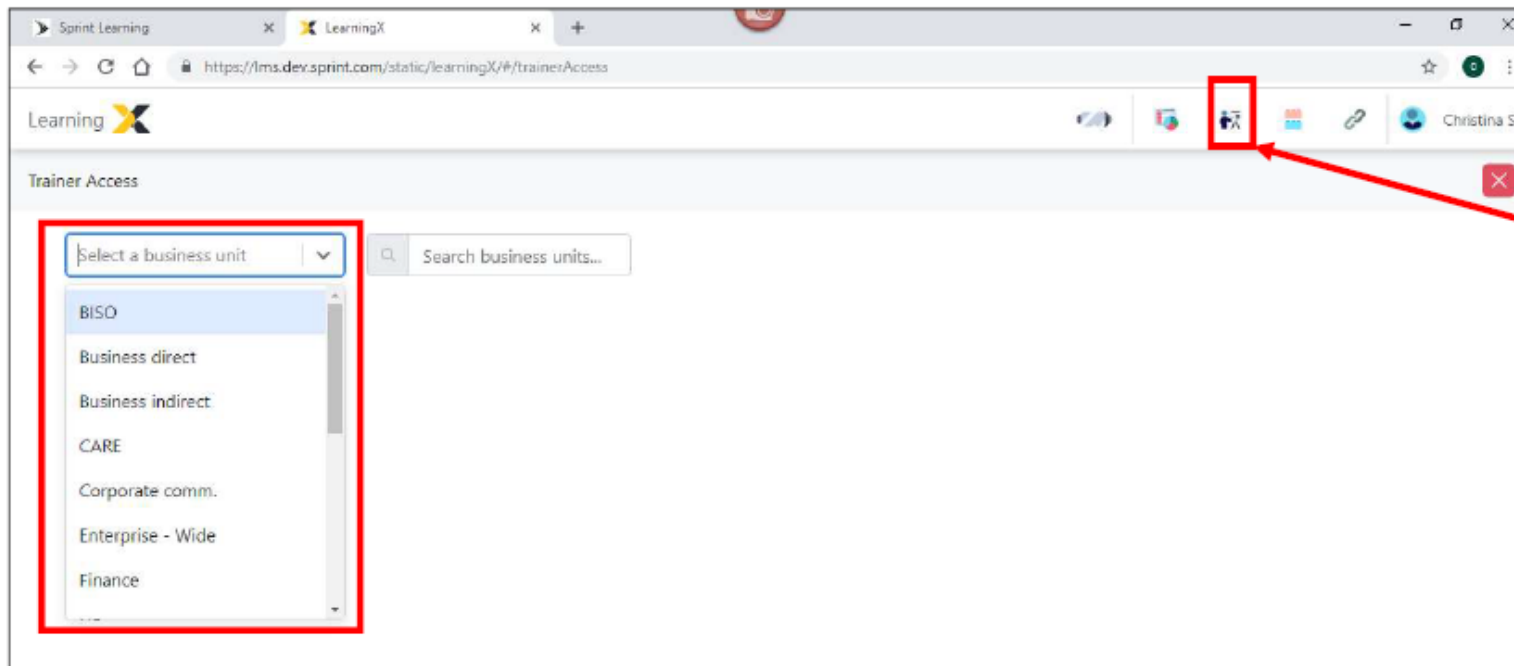

# Sprint LearningX (SLX) Trainer Access

Trainer access allows quick access to various facilitator guides available via SLX.

Select the desired channel. Available facilitator guides for that business unit display.